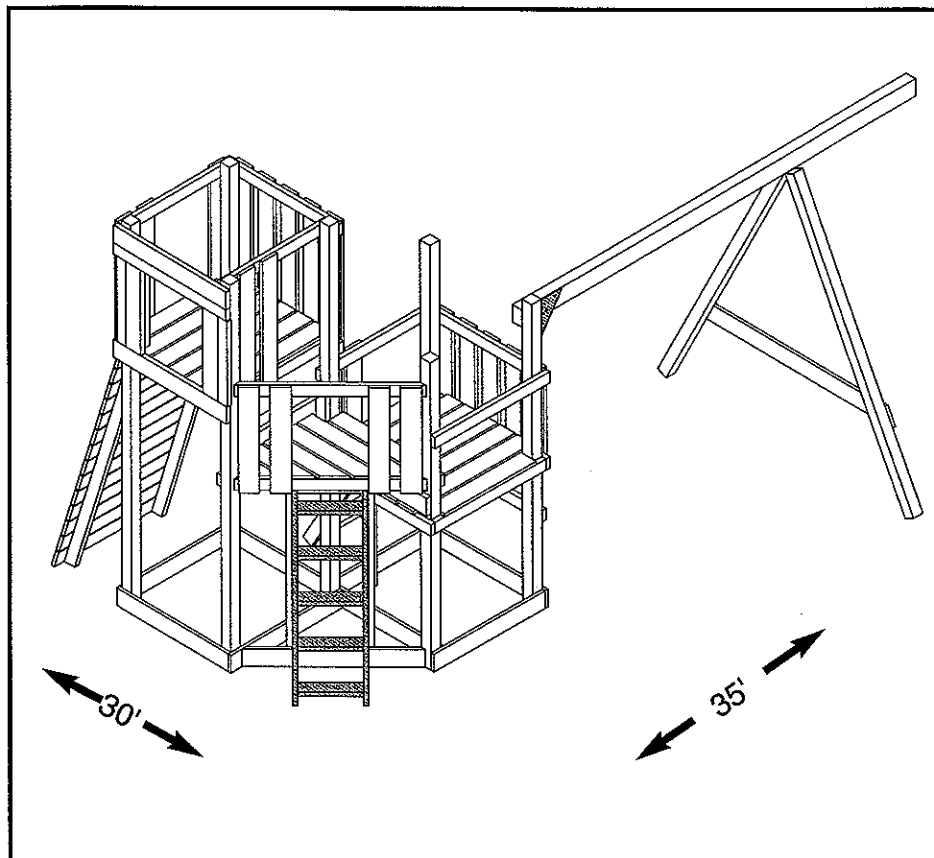

EuroCastle Ultimate Design: Materials Required

Building Time (x2 People)	12-18 hrs.
No. of Children	Up to 12
Minimum Use Zone	30' x 35'
Set Dimensions	13' W x 23' L x 11' H

Tiempo de construcción (dos personas)	12 a 18 horas
Nº de niños	Hasta 12
Zona mínima de uso	30' x 35'
Dimensiones del juego	13' ancho x 23' largo x 11' alto

MATERIALS REQUIRED for Ultimate Design

- (5) 5/4" x 6" x 8'
- (9) 5/4" x 6" x 10'
- (7) 5/4" x 6" x 12'
- (7) 2" x 4" x 8'
- (7) 2" x 4" x 10'
- (3) 2" x 4" x 12'
- (1) 2" x 6" x 12'
- (6) 4" x 4" x 8'
- (4) 4" x 4" x 10'
- (1) 4" x 6" x 12'
- OR
- (2) 2" x 6" x 12'